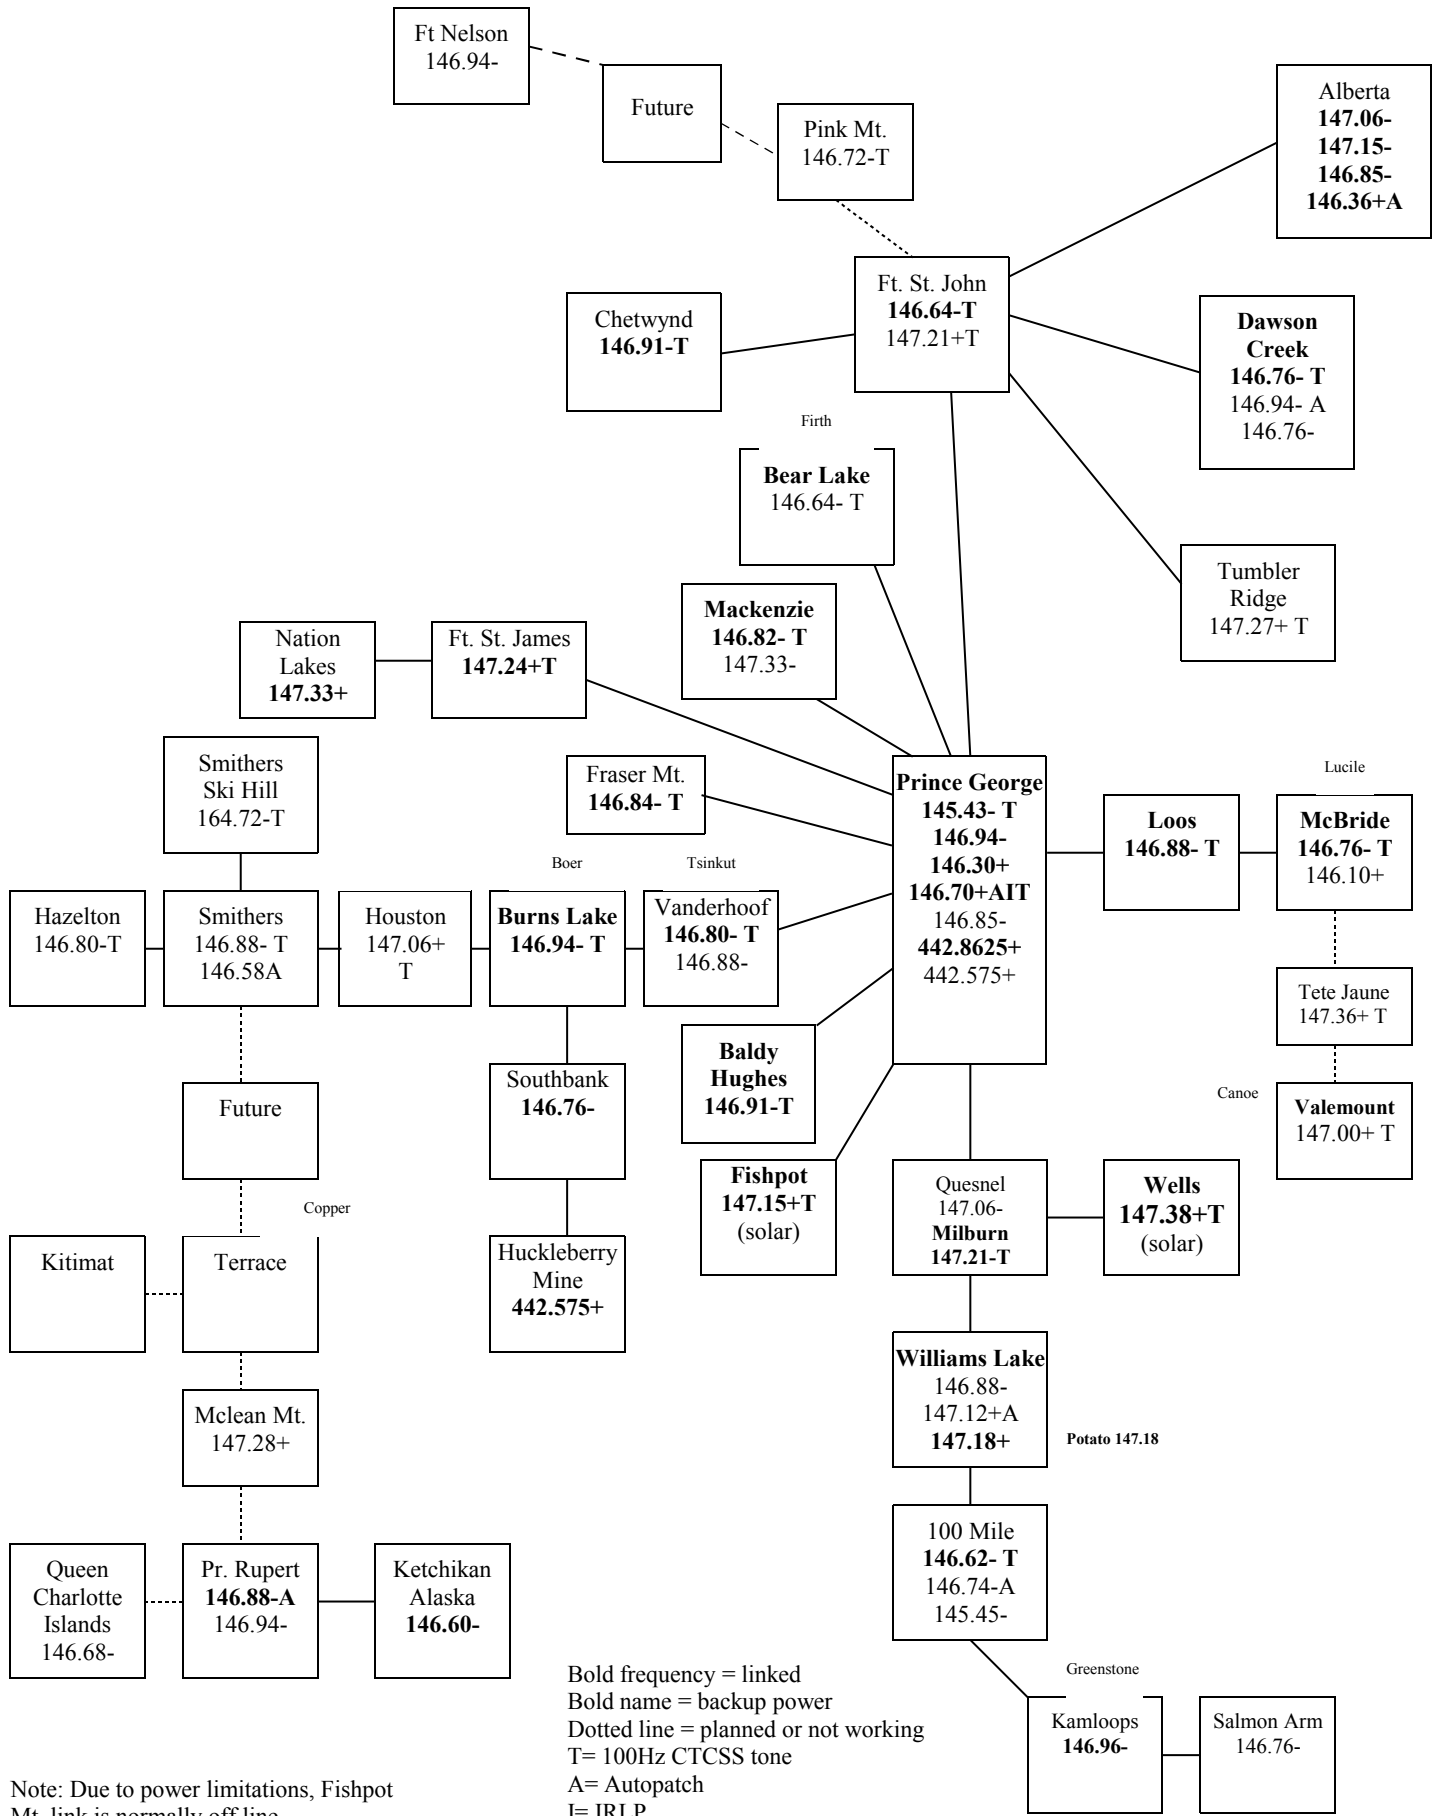

Northern BC Repeater Map

Note: Due to power limitations, Fishpot Mt. link is normally off line.