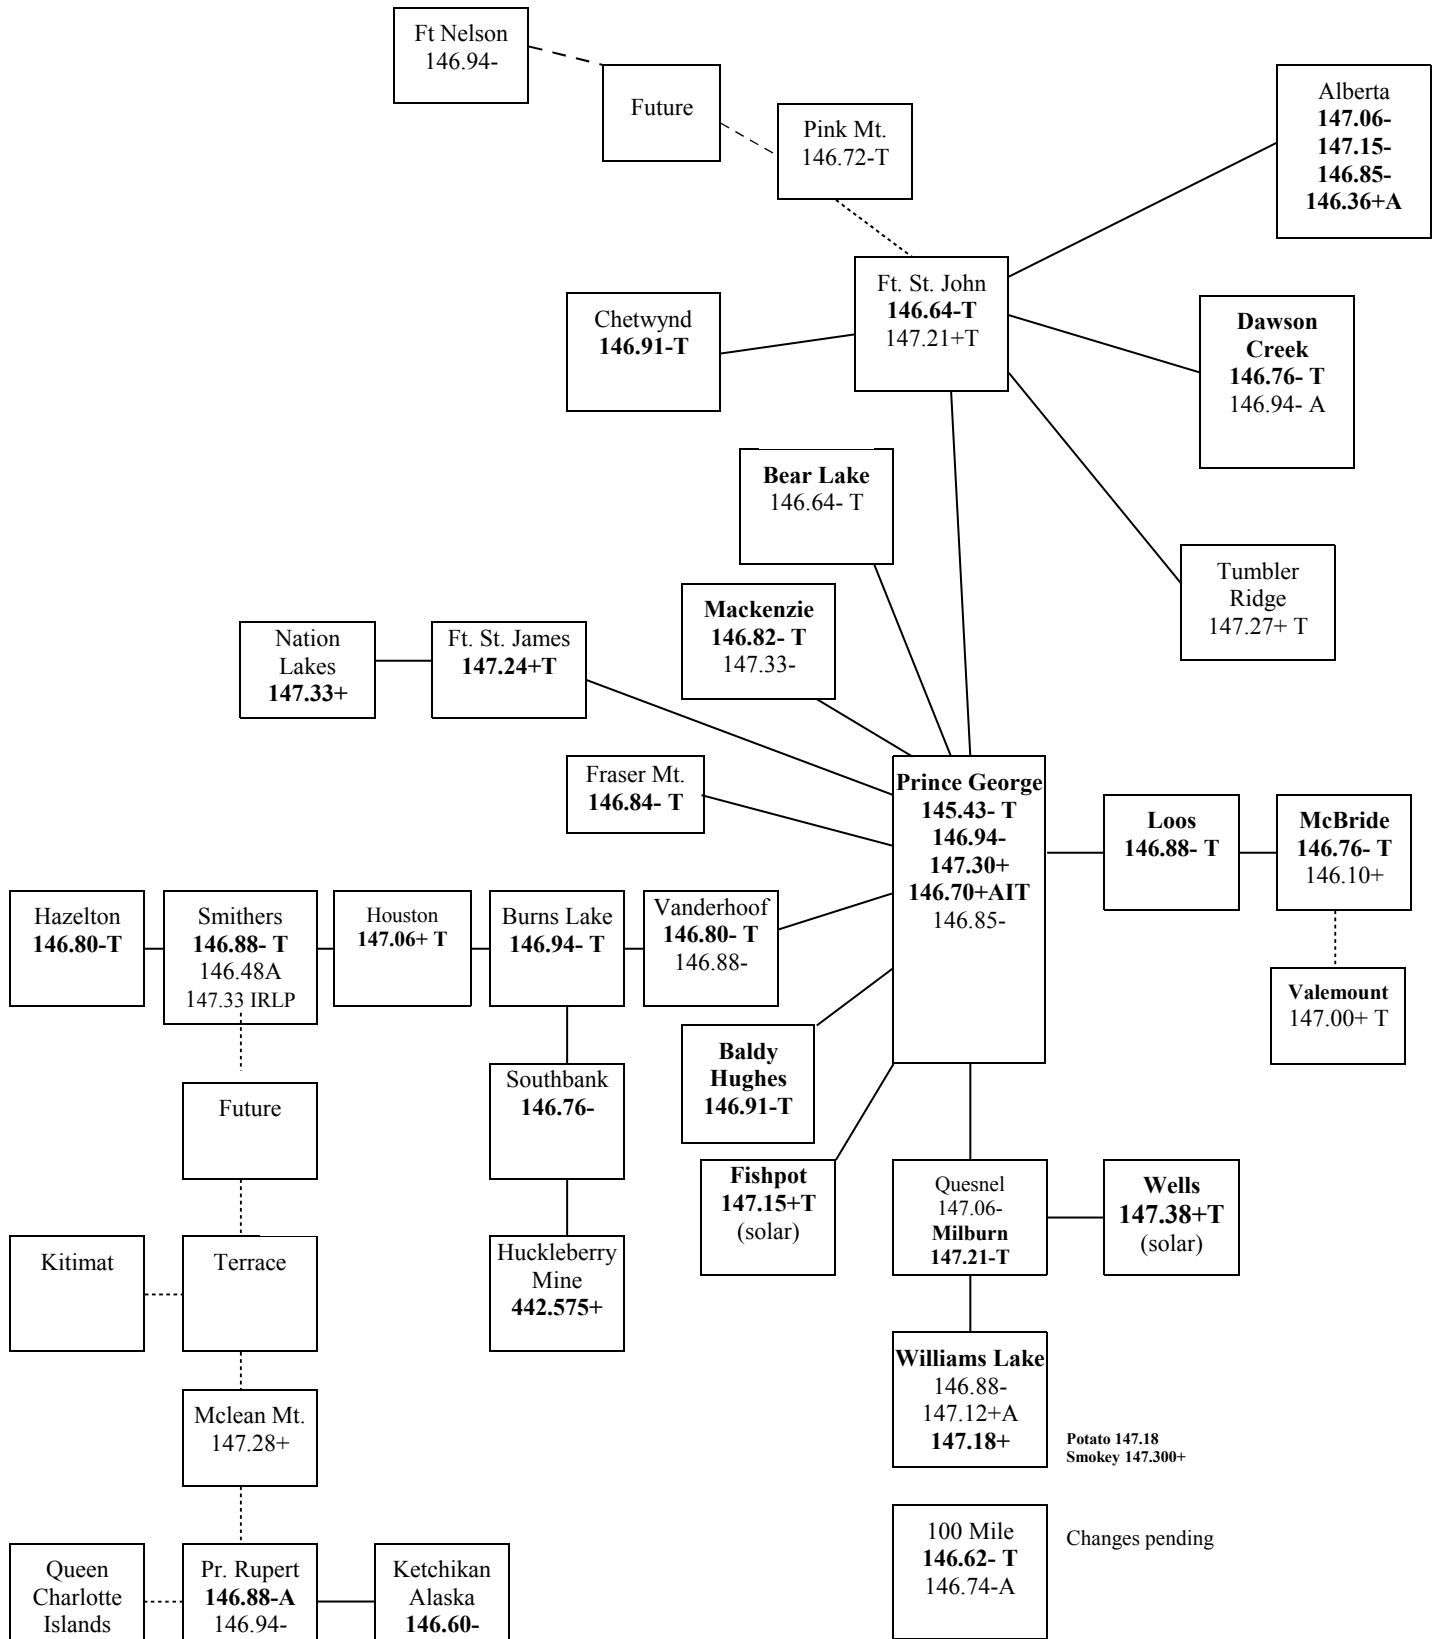

Northern BC Repeater Map

Bold frequency = linked
 Bold name = backup power
 Dotted line = planned or not working
 T= 100Hz CTCSS tone
 A= Autopatch
 I= IRLP

Note: Due to power limitations, Fishpot Mt. link is normally off line.